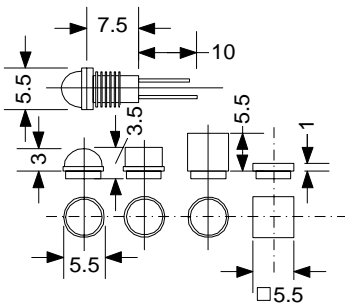

LM LED / 505 Series

- ★ 4 Lens styles
- ★ LED Pin Termination
- ★ 3 Colours - Red, Green & Yellow

Range	Lens Type	Termination	Voltage	Transparent / Opaque Lens	Colour
505	1	05	- LED	T	RED
	2	13	-	O	GRN
	3		-		AMB
	4				
Example - 505113-LED-T/RED					

Voltage Options	
LED	LED
640	6V 40mA Filament Lamp
1440	14V 40mA Filament Lamp
24	24V Filament Lamp
28	28V Filament Lamp
125	125V Neon
240	240V Neon
380	380V Neon
Opaque Lens not recommended with Neon Lamp	

Termination Options	
01	2 x 2.8mm Tag
05	Stripped Wire
11	Solder Tag
13	Pin
T 105 C.. PVC Wire Std.	
T 120 C.. Si Wire optional	
Custom Options available	

Boss Enclosures, James Carter Road, Mildenhall, Suffolk, IP28 7DE, England
 Tel: 01638 716101 Fax 01638 716554
 E-Mail: sales@boss-enclosures.co.uk Web: www.boss-enclosures.co.uk
 © Boss Enclosures 2004