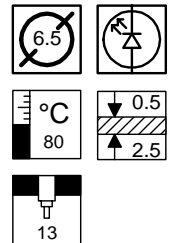

LM LED / 505 Series

- ★ 4 Lens styles
- ★ LED Pin Termination
- ★ 3 Colours - Red, Green & Yellow

Range	Lens Type	Termination	Voltage	Transparent / Opaque Lens	Colour
505	1	05	- LED	T	RED
	2	13	-	O	GRN
	3		-		AMB
	4				
Example - 505113-LED-T/RED					

Termination Options	
01	2 x 2.8mm Tag
05	Stripped Wire
11	Solder Tag
13	Pin
T 105 C.. PVC Wire Std.	
T 120 C.. Si Wire optional	
Custom Options available	

Boss Enclosures, James Carter Road, Mildenhall, Suffolk, IP28 7DE, England
 Tel: 01638 716101 Fax 01638 716554
 E-Mail: sales@boss-enclosures.co.uk Web: www.boss-enclosures.co.uk
 © Boss Enclosures 2004