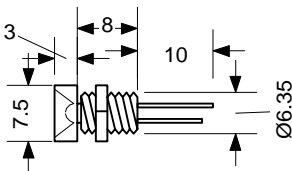

- ★ 3 Colours - Red, Green & Yellow
- ★ Available only in 3.2mm LED option
- ★ Body manufactured in Chromium plated Brass

Range	Lens Type	Termination		Voltage	Transparent / Opaque Lens		Colour
512	1	13	-	LED	-	T	RED
			-		-		GRN
					-		AMB
							BLU
<b>Example - 512113-LED-T/RED</b>							

Termination Options	
01	2 x 2.8mm Tag
03	6.3mm Tag
05	Stripped Wire
11	Solder Tag
13	Pin
T 105 C.. PVC Wire Std.	
T 120 C.. Si Wire optional	
Custom Options available	