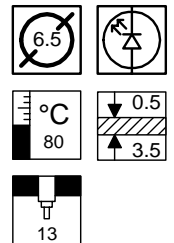

- ★ 3 Colours - Red, Green & Yellow
- ★ Available only in 3.2mm LED option
- ★ Body manufactured in Chromium plated Brass

Range	Lens Type	Termination		Voltage	Transparent / Opaque Lens		Colour
512	1	13	-	LED	-	T	RED
			-		-		GRN
					-		AMB
							BLU
<b>Example - 512113-LED-T/RED</b>							

Termination Options	
01	2 x 2.8mm Tag
03	6.3mm Tag
05	Stripped Wire
11	Solder Tag
13	Pin
T 105 C.. PVC Wire Std.	
T 120 C.. Si Wire optional	
Custom Options available	