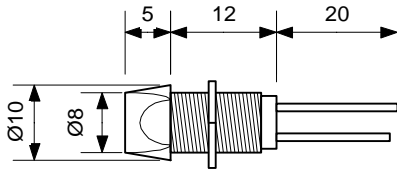

# 34 LED / 513 Series

- ★ 4 Colours - Red, Green, Yellow and Blue.
- ★ Available only in 5mm LED option
- ★ Body manufactured in Chromium plated Brass
- ★ To fit 8.0mm diameter hole

Range	Lens Type	Termination		Voltage	Transparent / Opaque Lens		Colour
513	1	13	-	LED	-	T	RED
			-		-		GRN
					-		AMB
							BLU
<b>Example - 513113-LED-T/RED</b>							