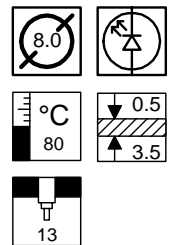

# 34 LED / 513 Series

- ★ 4 Colours - Red, Green, Yellow and Blue.
- ★ Available only in 5mm LED option
- ★ Body manufactured in Chromium plated Brass
- ★ To fit 8.0mm diameter hole

Range	Lens Type	Termination		Voltage	Transparent / Opaque Lens		Colour
513	1	13	-	LED	-	T	RED
			-		-		GRN
					-		AMB
							BLU
<b>Example - 513113-LED-T/RED</b>							