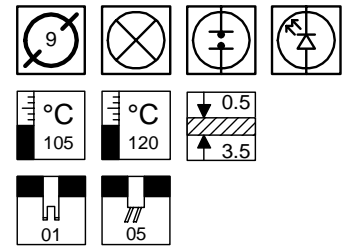

- ★ 2 Lens styles available - Round or Square
- ★ Stripped wire termination. or 2 x 2.8mm Tag
- ★ 3 Colour Lenses - Red, Green & Amber, in Opaque and Transparent
- ★ Neon, Filament or LED - dependant on operation voltage required
- ★ Body manufactured in Polycarbonate
- ★ Standard wire supplied - PVC
- ★ Can be supplied with custom wire lengths and wire specifications

Range	Lens Type	Termination	Voltage	Transparent / Opaque Lens	Colour
516	1	01	- LED	T	RED
	2	05	- 640	O	GRN
			- 1440		AMB
			24		
			25		
			28		
			125		
			240		

Example - 516105-640-T/RED

Voltage Options	
LED	LED
640	6V 40mA Filament Lamp
1440	14V 40mA Filament Lamp
24	24V Filament Lamp
28	28V Filament Lamp
125	125V Neon
240	240V Neon
380	380V Neon

Opaque Lens not recommended with Neon Lamp

Termination Options	
01	2 x 2.8mm Tag
03	6.3mm Tag
05	Stripped Wire
11	Solder Tag
13	Pin
T 105 C.. PVC Wire Std.	
T 120 C.. Si Wire optional	
Custom Options available	