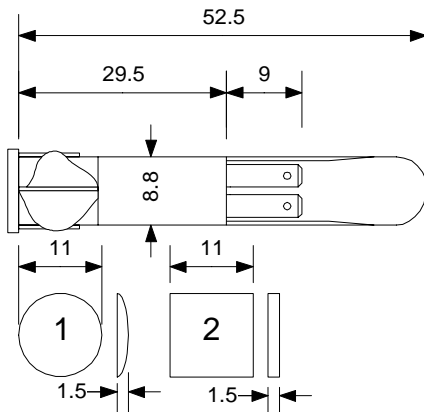

- ★ 2 Lens styles available - Round or Square
- ★ Stripped wire termination. or 2 x 2.8mm Tag
- ★ 3 Colour Lenses - Red, Green & Amber, in Opaque and Transparent
- ★ Neon, Filament or LED - dependant on operation voltage required
- ★ Body manufactured in Polycarbonate
- ★ Standard wire supplied - PVC
- ★ Can be supplied with custom wire lengths and wire specifications

Range	Lens Type	Termination	Voltage	Transparent / Opaque Lens	Colour
516	1	01	- LED	T	RED
	2	05	- 640	O	GRN
			- 1440		AMB
			24		
			25		
			28		
			125		
			240		

Example - 516105-640-T/RED

Voltage Options	
LED	LED
640	6V 40mA Filament Lamp
1440	14V 40mA Filament Lamp
24	24V Filament Lamp
28	28V Filament Lamp
125	125V Neon
240	240V Neon
380	380V Neon

Opaque Lens not recommended with Neon Lamp

Termination Options	
01	2 x 2.8mm Tag
03	6.3mm Tag
05	Stripped Wire
11	Solder Tag
13	Pin
T 105 C.. PVC Wire Std.	
T 120 C.. Si Wire optional	
Custom Options available	