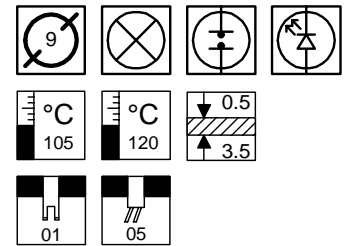

- ★ 6 Lens styles available
- ★ Stripped wire termination. or 2 x 2.8mm Tag
- ★ 4 Colour Lenses - Red, Green Clear & Amber, in Opaque and Transparent
- ★ Neon, Filament or LED - dependant on operation voltage required
- ★ Body manufactured in Polycarbonate
- ★ Standard wire supplied - PVC
- ★ Can be supplied with custom wire lengths and wire specifications

Range	Lens Type	Termination	Voltage	Transparent / Opaque Lens	Colour
517	1	01	- LED	T	/ RED
	2	05	- 640	O	/ GRN
	3		- 1440		/ AMB
	4		24		/ CLR
	5		25		
	6		28		
			125		
			240		

Example - 517105-640-T/RED

Termination Options	
01	2 x 2.8mm Tag
03	6.3mm Tag
05	Stripped Wire
11	Solder Tag
13	Pin
T 105 C.. PVC Wire Std.	
T 120 C.. Si Wire optional	
Custom Options available	