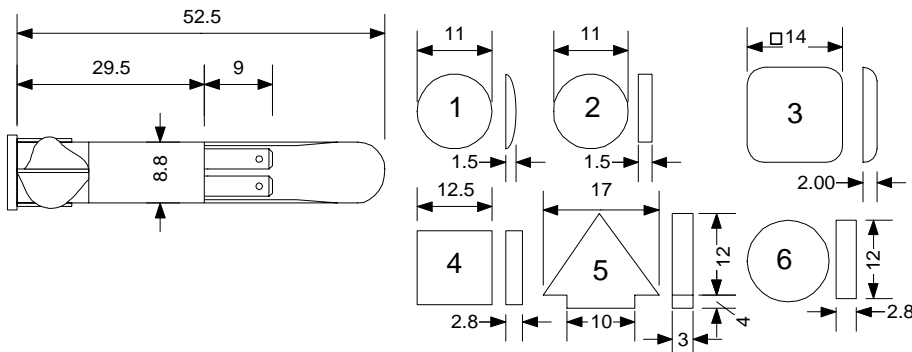

- ★ 6 Lens styles available
- ★ Stripped wire termination. or 2 x 2.8mm Tag
- ★ 4 Colour Lenses - Red, Green Clear & Amber, in Opaque and Transparent
- ★ Neon, Filament or LED - dependant on operation voltage required
- ★ Body manufactured in Polycarbonate
- ★ Standard wire supplied - PVC
- ★ Can be supplied with custom wire lengths and wire specifications

Range	Lens Type	Termination	Voltage	Transparent / Opaque Lens	Colour
517	1	01	- LED	T	/ RED
	2	05	- 640	O	/ GRN
	3		- 1440		/ AMB
	4		24		/ CLR
	5		25		
	6		28		
			125		
			240		

Example - 517105-640-T/RED

Termination Options	
01	2 x 2.8mm Tag
03	6.3mm Tag
05	Stripped Wire
11	Solder Tag
13	Pin
T 105 C.. PVC Wire Std.	
T 120 C.. Si Wire optional	
Custom Options available	