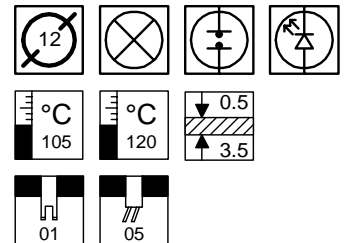

- ★ 4 Lens styles available - Round or Square
- ★ Stripped wire termination. or 2 x 2.8mm Tag
- ★ 4 Colour Lenses - Red, Green Clear & Amber, in Opaque and Transparent
- ★ Neon, Filament or LED - dependant on operation voltage required
- ★ Body manufactured in Polycarbonate
- ★ Standard wire supplied - PVC
- ★ Can be supplied with custom wire lengths and wire specifications

Range	Lens Type	Termination	Voltage	Transparent / Opaque Lens	Colour
518	1	01	- LED	T	/ RED
	2	05	- 640	O	/ GRN
	3		- 1440		/ AMB
	4		24 -		/ CLR
			25 -		
			28 -		
			125 -		
			240 -		

**Example - 518105-640-T/RED**

Termination Options	
01	2 x 2.8mm Tag
03	6.3mm Tag
05	Stripped Wire
11	Solder Tag
13	Pin

T 105 C.. PVC Wire Std.  
T 120 C.. Si Wire optional

**Custom Options available**