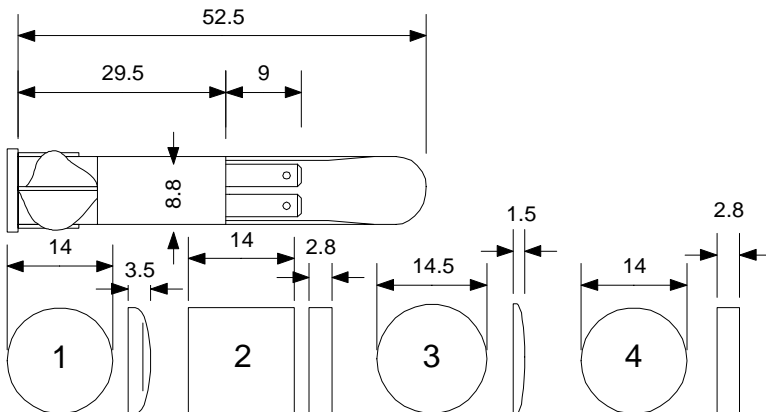

- ★ 4 Lens styles available - Round or Square
- ★ Stripped wire termination. or 2 x 2.8mm Tag
- ★ 4 Colour Lenses - Red, Green Clear & Amber, in Opaque and Transparent
- ★ Neon, Filament or LED - dependant on operation voltage required
- ★ Body manufactured in Polycarbonate
- ★ Standard wire supplied - PVC
- ★ Can be supplied with custom wire lengths and wire specifications

Range	Lens Type	Termination	Voltage	Transparent / Opaque Lens	Colour
518	1	01	- LED	T	/ RED
	2	05	- 640	O	/ GRN
	3		- 1440		/ AMB
	4		24 -		/ CLR
			25 -		
			28 -		
			125 -		
			240 -		

**Example - 518105-640-T/RED**

Termination Options	
01	2 x 2.8mm Tag
03	6.3mm Tag
05	Stripped Wire
11	Solder Tag
13	Pin

T 105 C.. PVC Wire Std.  
T 120 C.. Si Wire optional

**Custom Options available**