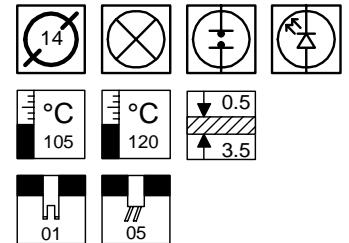

- ★ 4 Lens styles available - Round or Square
- ★ Stripped wire termination. or 2 x 2.8mm Tag
- ★ 4 Colour Lenses - Red, Green, Clear & Amber, in Opaque and Transparent
- ★ Neon, Filament or LED - dependant on operation voltage required
- ★ Body manufactured in Polycarbonate
- ★ Standard wire supplied - PVC
- ★ Can be supplied with custom wire lengths and wire specifications

Range	Lens Type	Termination	Voltage	Transparent / Opaque Lens	Colour
519	1	01	-	LED	T / RED
	2	05	-	640	O / GRN
	3		-	1440	/ AMB
	4		-	24	/ CLR
			-	25	
			-	28	
			-	125	
			-	240	

Example - 519105-640-T/RED

Termination Options	
01	2 x 2.8mm Tag
03	6.3mm Tag
05	Stripped Wire
11	Solder Tag
13	Pin
T 105 C.. PVC Wire Std.	
T 120 C.. Si Wire optional	
Custom Options available	