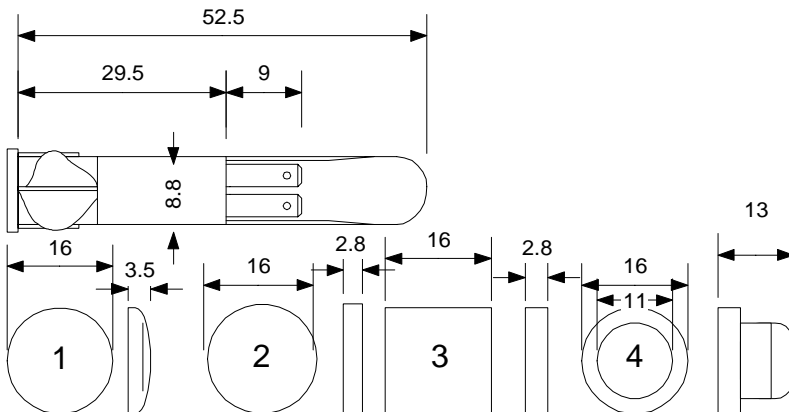

- ★ 4 Lens styles available - Round or Square
- ★ Stripped wire termination. or 2 x 2.8mm Tag
- ★ 4 Colour Lenses - Red, Green, Clear & Amber, in Opaque and Transparent
- ★ Neon, Filament or LED - dependant on operation voltage required
- ★ Body manufactured in Polycarbonate
- ★ Standard wire supplied - PVC
- ★ Can be supplied with custom wire lengths and wire specifications

Range	Lens Type	Termination	Voltage	Transparent / Opaque Lens	Colour
519	1	01	-	LED	T / RED
	2	05	-	640	O / GRN
	3		-	1440	/ AMB
	4		-	24	/ CLR
			-	25	
			-	28	
			-	125	
			-	240	

Example - 519105-640-T/RED

Termination Options	
01	2 x 2.8mm Tag
03	6.3mm Tag
05	Stripped Wire
11	Solder Tag
13	Pin
T 105 C.. PVC Wire Std.	
T 120 C.. Si Wire optional	
Custom Options available	