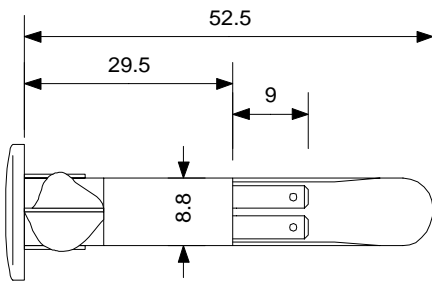

- ★ 2 Lens styles available - Round or Square
- ★ Stripped wire termination. or 2 x 2.8mm Tag
- ★ 4 Colour Lenses - Red, Green, Clear & Amber, in Opaque and Transparent
- ★ Neon, Filament or LED - dependant on operation voltage required
- ★ Body manufactured in Polycarbonate
- ★ Standard wire supplied - PVC
- ★ Can be supplied with custom wire lengths and wire specifications

Range	Lens Type	Termination	Voltage	Transparent / Opaque Lens	Colour
520	1	01	- LED	T	/ RED
	2	05	- 640	O	/ GRN
			- 1440		/ AMB
			24		/ CLR
			25		
			28		
			125		
			240		

Example - 520105-640-T/RED

Termination Options	
01	2 x 2.8mm Tag
03	6.3mm Tag
05	Stripped Wire
11	Solder Tag
13	Pin
T 105 C.. PVC Wire Std.	
T 120 C.. Si Wire optional	
Custom Options available	