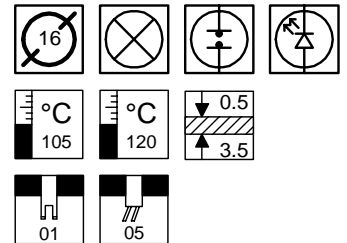

- ★ 2 Lens styles available - Round or Square
- ★ Stripped wire termination. or 2 x 2.8mm Tag
- ★ 4 Colour Lenses - Red, Green, Clear & Amber, in Opaque and Transparent
- ★ Neon, Filament or LED - dependant on operation voltage required
- ★ Body manufactured in Polycarbonate
- ★ Standard wire supplied - PVC
- ★ Can be supplied with custom wire lengths and wire specifications

Range	Lens Type	Termination	Voltage	Transparent / Opaque Lens	Colour
520	1	01	- LED	T	/ RED
	2	05	- 640	O	/ GRN
			- 1440		/ AMB
			24		/ CLR
			25		
			28		
			125		
			240		

Example - 520105-640-T/RED