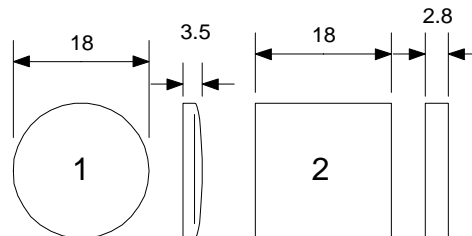

- ★ 2 Lens styles available - Round or Square
- ★ Stripped wire termination. or 2 x 2.8mm Tag
- ★ 4 Colour Lenses - Red, Green, Clear & Amber, in Opaque and Transparent
- ★ Neon, Filament or LED - dependant on operation voltage required
- ★ Body manufactured in Polycarbonate
- ★ Standard wire supplied - PVC
- ★ Can be supplied with custom wire lengths and wire specifications

Range	Lens Type	Termination	Voltage	Transparent / Opaque Lens	Colour
520	1	01	- LED	T	/ RED
	2	05	- 640	O	/ GRN
			- 1440		/ AMB
			24		/ CLR
			25		
			28		
			125		
			240		

Example - 520105-640-T/RED

Termination Options	
01	2 x 2.8mm Tag
03	6.3mm Tag
05	Stripped Wire
11	Solder Tag
13	Pin
T 105 C.. PVC Wire Std.	
T 120 C.. Si Wire optional	
Custom Options available	