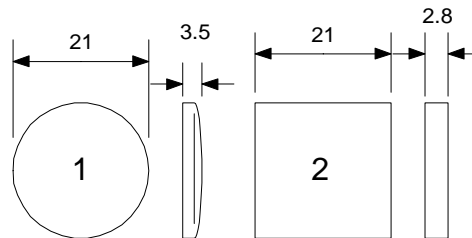

- ★ 2 Lens styles available - Round or Square
- ★ Stripped wire termination. or 2 x 2.8mm Tag
- ★ 4 Colour Lenses - Red, Green, Clear & Amber, in Opaque and Transparent
- ★ Neon, Filament or LED - dependant on operation voltage required
- ★ Body manufactured in Polycarbonate
- ★ Standard wire supplied - PVC
- ★ Can be supplied with custom wire lengths and wire specifications

Range	Lens Type	Termination	Voltage	Transparent / Opaque Lens	Colour
521	1	01	- LED	T	/ RED
	2	05	- 640	O	/ GRN
			- 1440		/ AMB
			24		/ CLR
			25		
			28		
			125		
			240		

Example - 521105-640-T/RED