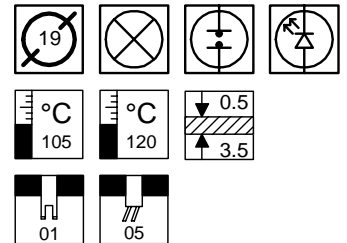

- ★ 2 Lens styles available - Round or Square
- ★ Stripped wire termination. or 2 x 2.8mm Tag
- ★ 4 Colour Lenses - Red, Green, Clear & Amber, in Opaque and Transparent
- ★ Neon, Filament or LED - dependant on operation voltage required
- ★ Body manufactured in Polycarbonate
- ★ Standard wire supplied - PVC
- ★ Can be supplied with custom wire lengths and wire specifications

Range	Lens Type	Termination	Voltage	Transparent / Opaque Lens	Colour
521	1	01	- LED	T	/ RED
	2	05	- 640	O	/ GRN
			- 1440		/ AMB
			24		/ CLR
			25		
			28		
			125		
			240		

Example - 521105-640-T/RED