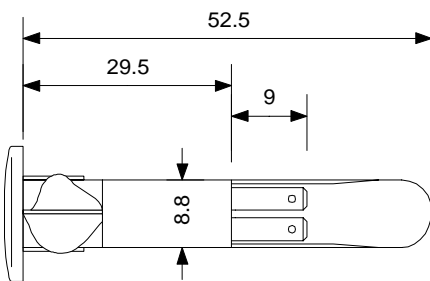

- ★ 2 Lens styles available - Round or Square
- ★ Stripped wire termination. or 2 x 2.8mm Tag
- ★ 4 Colour Lenses - Red, Green, Clear & Amber, in Opaque and Transparent
- ★ Neon, Filament or LED - dependant on operation voltage required
- ★ Body manufactured in Polycarbonate
- ★ Standard wire supplied - PVC
- ★ Can be supplied with custom wire lengths and wire specifications

Range	Lens Type	Termination	Voltage	Transparent / Opaque Lens	Colour
521	1	01	- LED	T	/ RED
	2	05	- 640	O	/ GRN
			- 1440		/ AMB
			24		/ CLR
			25		
			28		
			125		
			240		

Example - 521105-640-T/RED

Termination Options	
01	2 x 2.8mm Tag
03	6.3mm Tag
05	Stripped Wire
11	Solder Tag
13	Pin
T 105 C.. PVC Wire Std.	
T 120 C.. Si Wire optional	
Custom Options available	