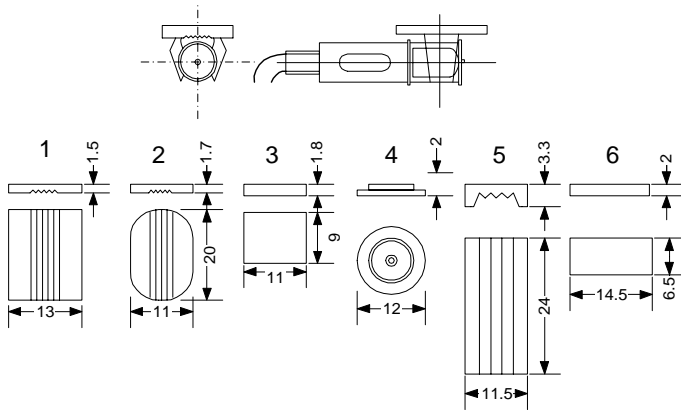

- ★ 6 Lens styles available - Round or Square
- ★ Stripped wire termination.
- ★ 4 Colour Lenses - Red, Green, Clear & Amber, in Transparent
- ★ Neon or Filament lamp - dependant on operation voltage required
- ★ Body manufactured in Polycarbonate
- ★ Standard wire supplied - PVC
- ★ Can be supplied with custom wire lengths and wire specifications

Range	Lens Type	Termination	Voltage	Transparent / Opaque Lens	Colour
580	1	05	640	T	RED
	2		1440		GRN
	3		24		AMB
	4		25		CLR
	5		28		
	6		125		
			240		
Example - 580105-640-T/RED					

Voltage Options	
LED	LED
640	6V 40mA Filament Lamp
1440	14V 40mA Filament Lamp
24	24V Filament Lamp
28	28V Filament Lamp
125	125V Neon
240	240V Neon
380	380V Neon
Opaque Lens not recommended with Neon Lamp	

Termination Options	
01	2 x 2.8mm Tag
03	6.3mm Tag
05	Stripped Wire
11	Solder Tag
13	Pin
T 105 C.. PVC Wire Std.	
T 120 C.. Si Wire optional	
Custom Options available	