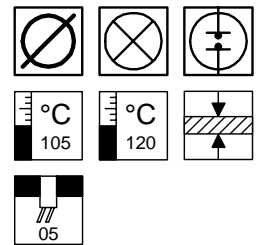

- ★ 6 Lens styles available - Round or Square
- ★ Stripped wire termination.
- ★ 4 Colour Lenses - Red, Green, Clear & Amber, in Transparent
- ★ Neon or Filament lamp - dependant on operation voltage required
- ★ Body manufactured in Polycarbonate
- ★ Standard wire supplied - PVC
- ★ Can be supplied with custom wire lengths and wire specifications

Range	Lens Type	Termination	Voltage	Transparent / Opaque Lens	Colour
580	1	05	640	T	RED
	2		1440		GRN
	3		24		AMB
	4		25		CLR
	5		28		
	6		125		
			240		
Example - 580105-640-T/RED					

Voltage Options	
LED	LED
640	6V 40mA Filament Lamp
1440	14V 40mA Filament Lamp
24	24V Filament Lamp
28	28V Filament Lamp
125	125V Neon
240	240V Neon
380	380V Neon
Opaque Lens not recommended with Neon Lamp	

Termination Options	
01	2 x 2.8mm Tag
03	6.3mm Tag
05	Stripped Wire
11	Solder Tag
13	Pin
T 105 C.. PVC Wire Std.	
T 120 C.. Si Wire optional	
Custom Options available	